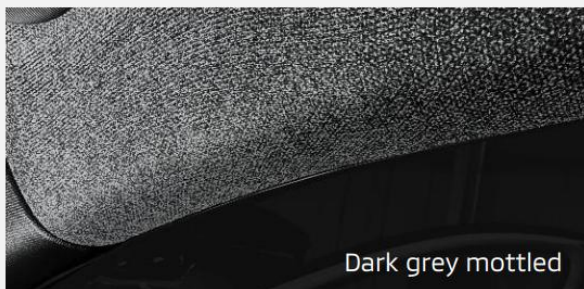

Dark grey mottled

EXTERIOR TRIM

	INFORM	INVITE	INTENSE	INSTYLE
Front			Gloss black	
Grille			Satin silver	
Dynamic shield			Volcanic grey	
Skid plate			Satin silver	
Side				
Roof rails			Volcanic grey	
Side moulding	Gloss black			
Belt line			Satin silver	
Upper bumper			Gloss Black	
Rear				
Bumper Insert			Volcanic grey	
Skid plate			Material black	
Wheel		19" Alloy	19" Alloy (S) / 20" Alloy (O)	20" Alloy