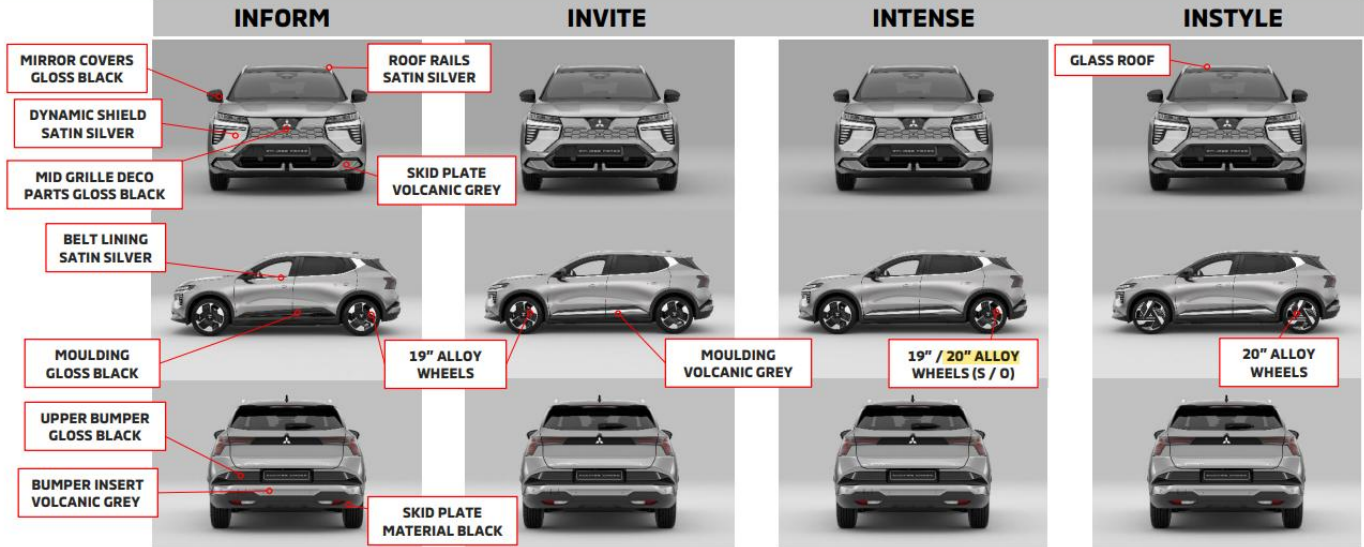

INTERIOR TRIM

Inform

Invite

INTERIOR TRIM

Intense

Instyle

INTERIOR TRIM: HEADLINER

**Inform
Invite
Intense
Instyle**

Dark grey mottled

EXTERIOR TRIM

	INFORM	INVITE	INTENSE	INSTYLE
Front			Gloss black	
Grille			Satin silver	
Dynamic shield			Volcanic grey	
Skid plate			Satin silver	
Side				
Roof rails			Volcanic grey	
Side moulding	Gloss black			
Belt line			Satin silver	
Upper bumper			Gloss Black	
Rear				
Bumper Insert			Volcanic grey	
Skid plate			Material black	
Wheel		19" Alloy	19" Alloy (S) / 20" Alloy (O)	20" Alloy