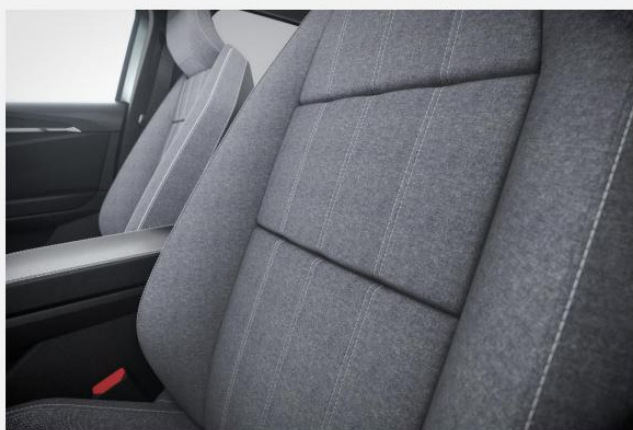

Intense

INTERIOR TRIM

Inform