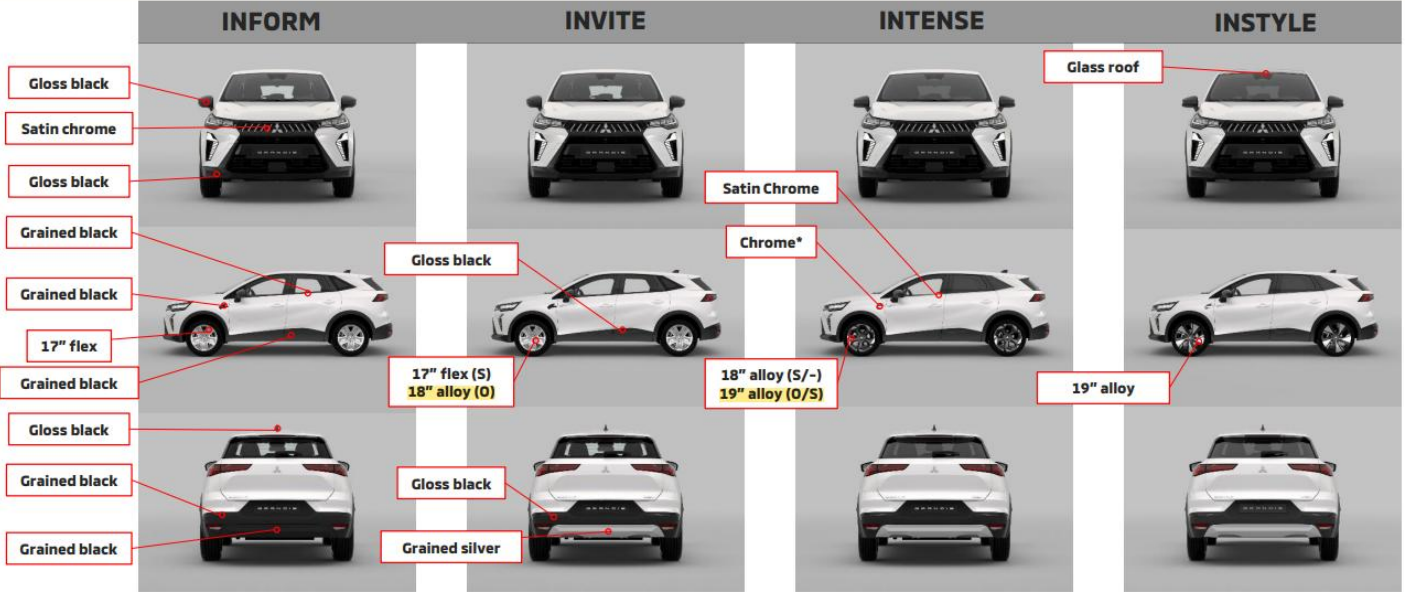

**Inform
Invite
Intense**

Dark grey mottled

Instyle

Black

EXTERIOR TRIM

	INFORM	INVITE	INTENSE	INSTYLE
Front	Grille	Glossy black		
	Grille insert deco	Satin chrome		
Side	Fender ornament	Grained black	*Gloss black w/ satin chrome insert (MHEV) Chrome insert (HEV)	
	Side moulding	Grained black	Gloss black	
	Belt line	Grained black		Satin chrome
Rear	Skid plate	Grained black	Grained silver	
	Bumper deco	Grained black	Gloss black	
Wheel	17" flex	17" flex / 18" alloy (0)	18" alloy / 19" alloy (0)	19" alloy