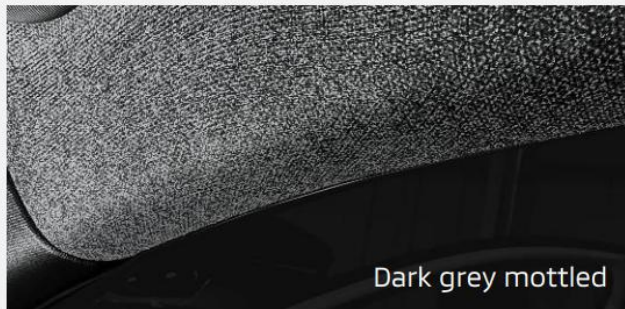

**Inform
Invite
Intense**

Dark grey mottled

Instyle

Black

EXTERIOR TRIM

	INFORM	INVITE	INTENSE	INSTYLE
Front	Grille	Glossy black		
	Grille insert deco	Satin chrome		
Side	Fender ornament	Grained black	*Gloss black w/ satin chrome insert (MHEV) Chrome insert (HEV)	
	Side moulding	Grained black	Gloss black	
	Belt line	Grained black		Satin chrome
Rear	Skid plate	Grained black	Grained silver	
	Bumper deco	Grained black	Gloss black	
Wheel	17" flex	17" flex / 18" alloy (0)	18" alloy / 19" alloy (0)	19" alloy