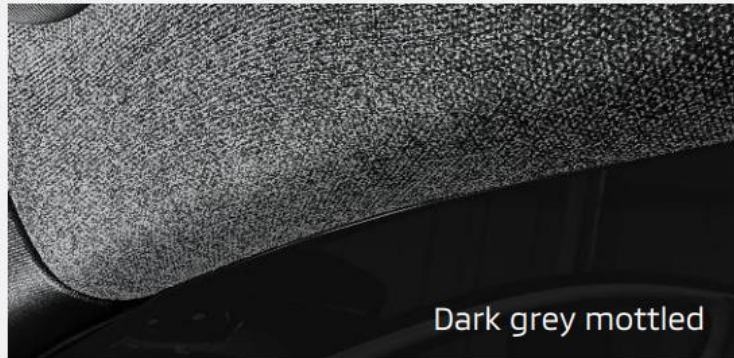

Steel Grey
(metallic)

Crystal White
(metallic)

Sunrise Red
(metallic)

Onyx Black
(metallic)

+
Onyx Black roof
(metallic)

+
Onyx Black roof
(metallic)

+
Onyx Black roof
(metallic)

+
Onyx Black roof
(metallic)

INTERIOR TRIM

Inform & Invite

Intense

Instyle

INTERIOR TRIM: HEADLINER

**Inform
Invite
Intense**

Dark grey mottled

Instyle

Black

EXTERIOR TRIM

INFORM

INVITE

**INTENSE &
INSTYLE**

		INFORM	INVITE	INTENSE & INSTYLE
Front	Grille	Gloss black with satin chrome detailing		
	Grille lower belt line	Gloss black		
	Decoparts bumper	Injected black		
	Skid plate	Gloss black		
Side	Fender ornament	Injected black	Injected black	Gloss black with chrome insert
	Window insert			Gloss black
	Side moulding	Injected black		Gloss black
Rear	Belt line	Black		Bright chrome
	Skid plate	Injected black		Gloss black
	Decoparts bumper	Injected black		Gloss black
	Wheel	17" flex		17" flex / 18" alloy