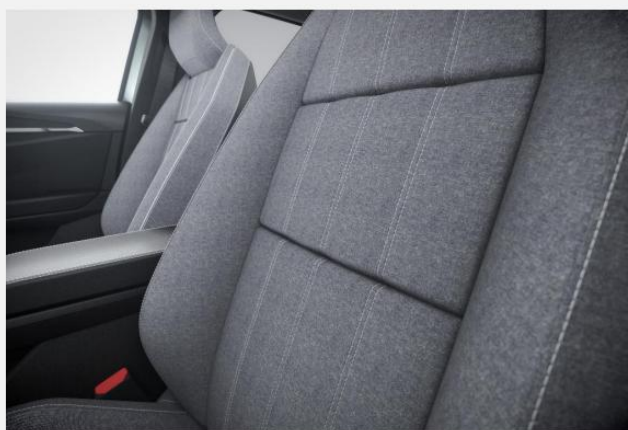

Instyle

Invite